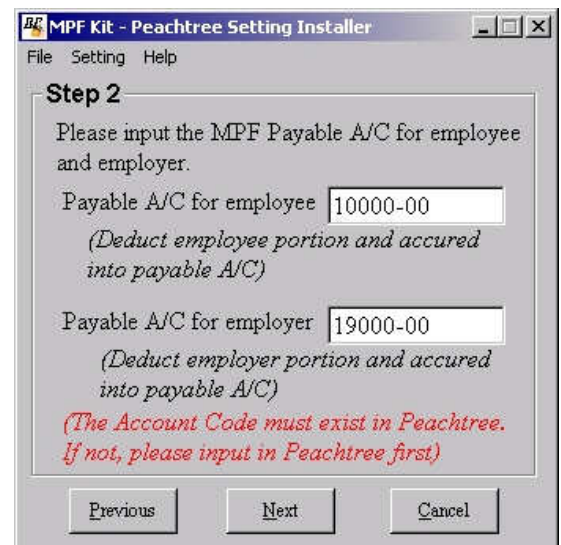

Peachtree MPF Kit includes

Peachtree MPF Kit 包含以下項目:

- One installation CDROM 安裝光碟一張
- Installation guide and user guide (in PDF format) 安裝及使用

用說明 (PDF 格式)

- Site software license for unlimited installation within one local area network 軟件使用版權，可在同一區域網絡上安裝不限台數電腦
- 60 days free telephone support 60 日免費電話支援 ■■■

Berfield Enterprise Solutions and Technology Limited
伯特納企管科技有限公司

www.bestpeachtree.com.hk

Hot-line: 2571 3381